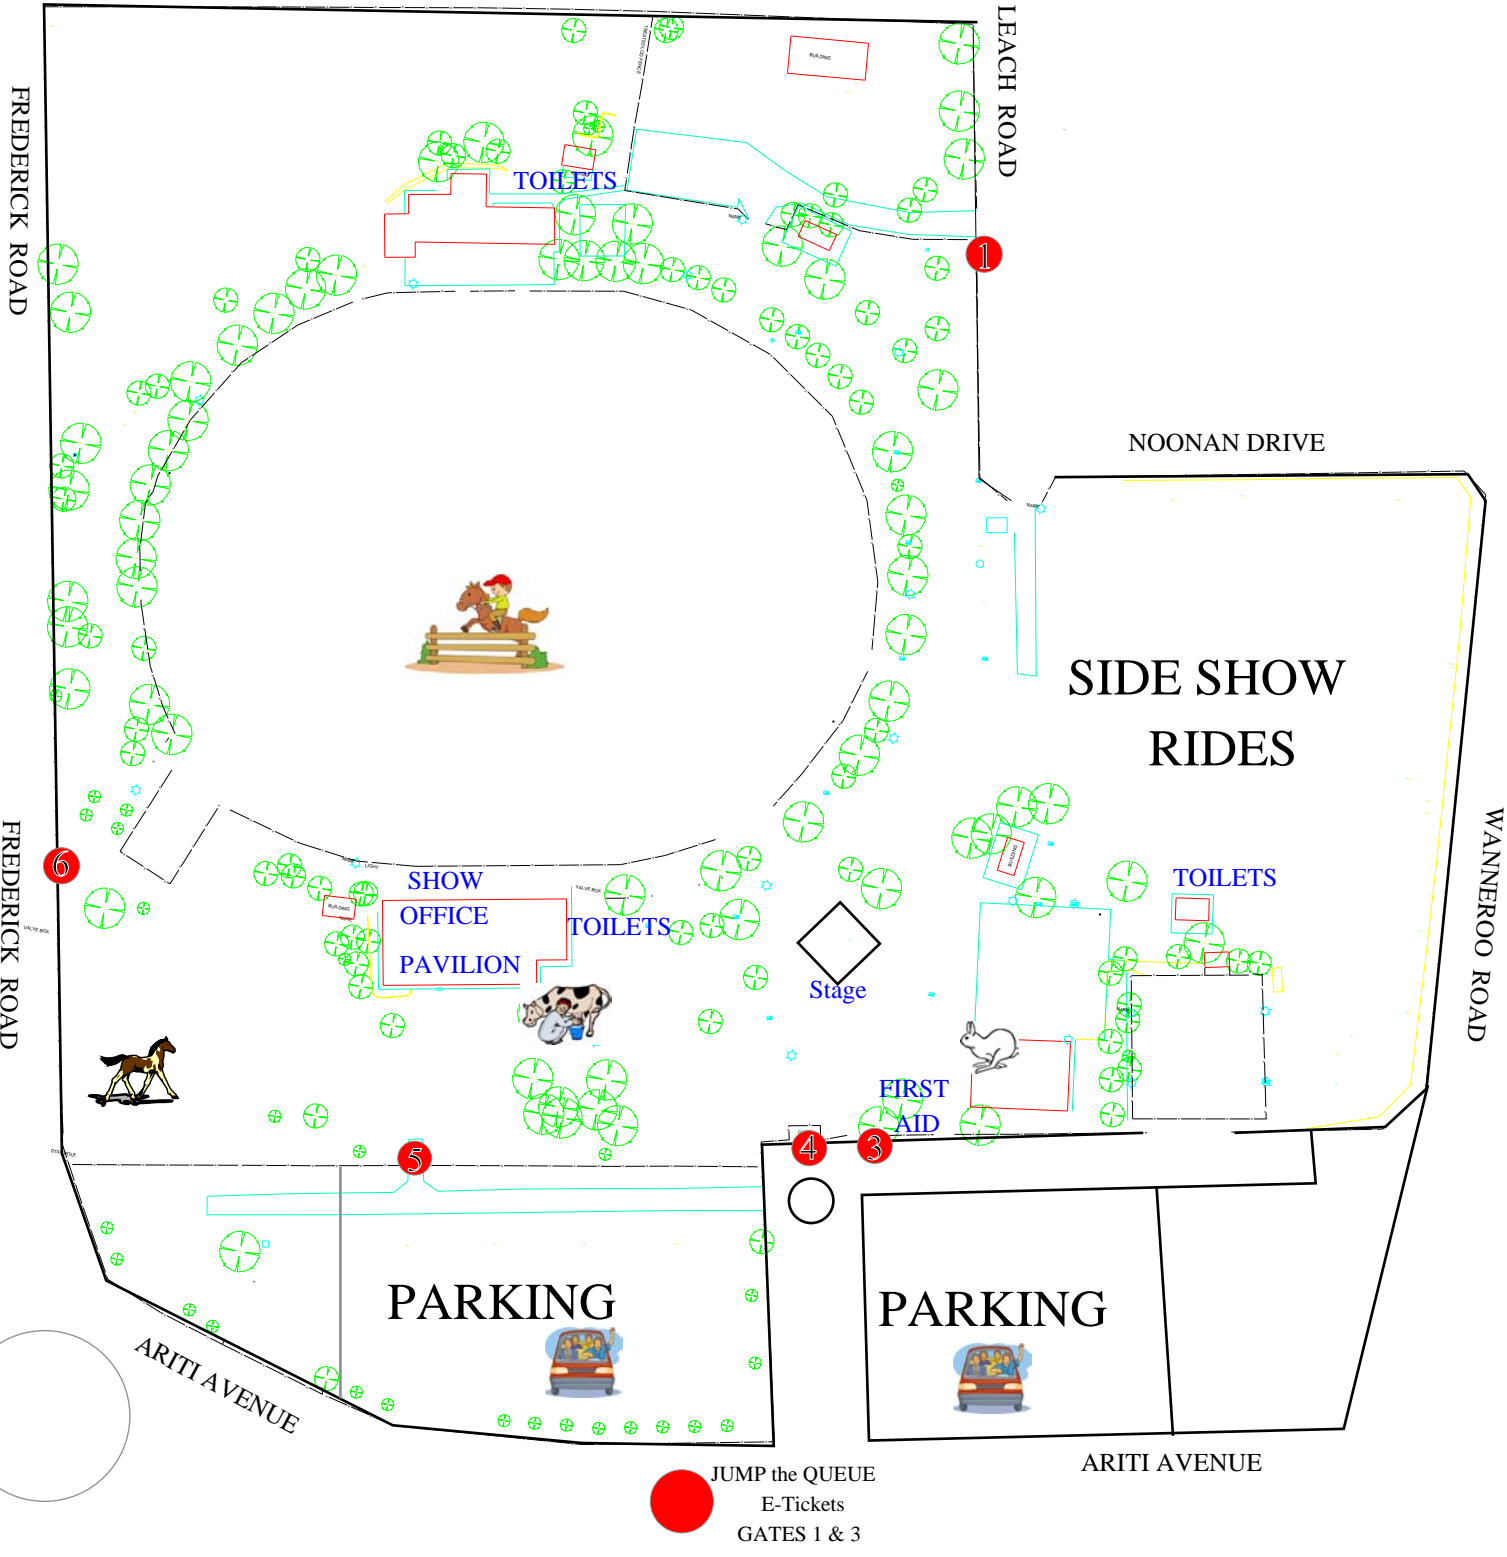

WANNEROO SHOWGROUND

WANNEROO AGRICULTURAL SOCIETY (INC)

 JUMP the QUEUE
E-Tickets
GATES 1 & 3